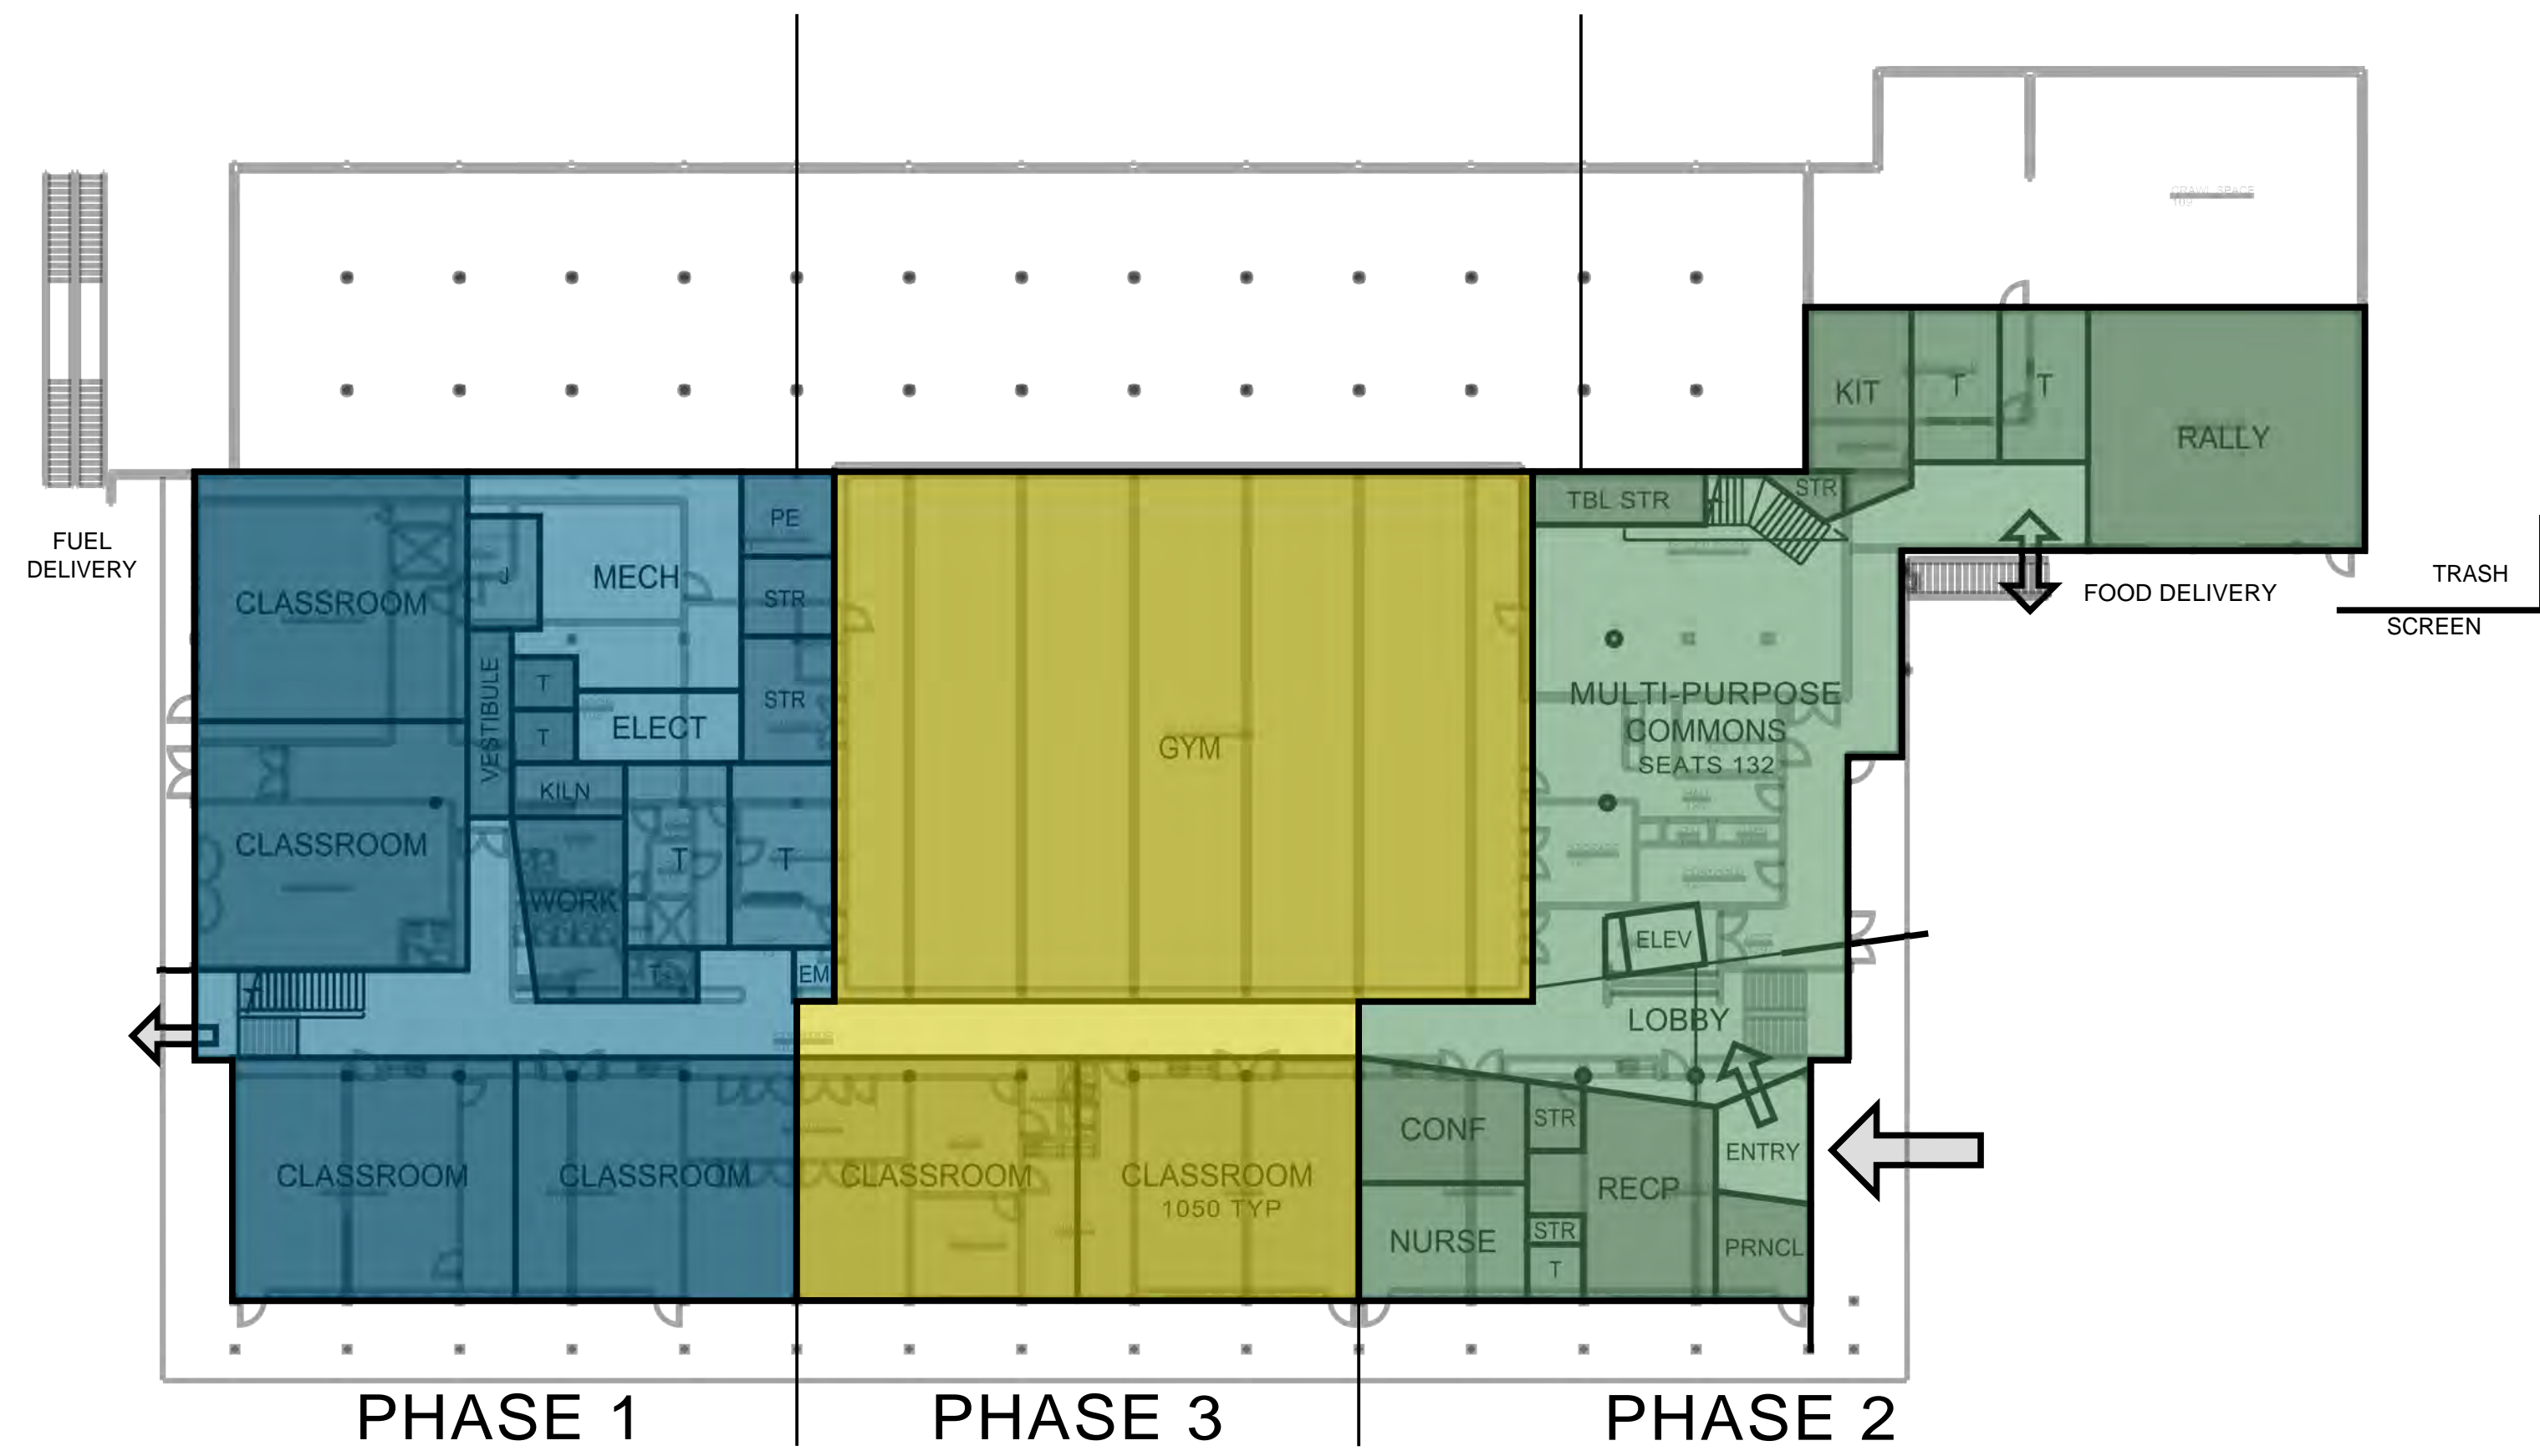

**Jensen
Yorba
Lott
Inc.**

522 West 10th Street
Juneau, Alaska 99801
phone 907-586-1070
fax 907-586-3959
jensenyorbалott.com

DRAFT

1 GROUND FLOOR

TWO SUMMERS & ONE YEAR

- PHASE 1 | 18,510 G.S.F. | SUMMER
- PHASE 2 | 16,850 G.S.F. | SCHOOL YEAR
- PHASE 3 | 14,610 G.S.F. | SUMMER